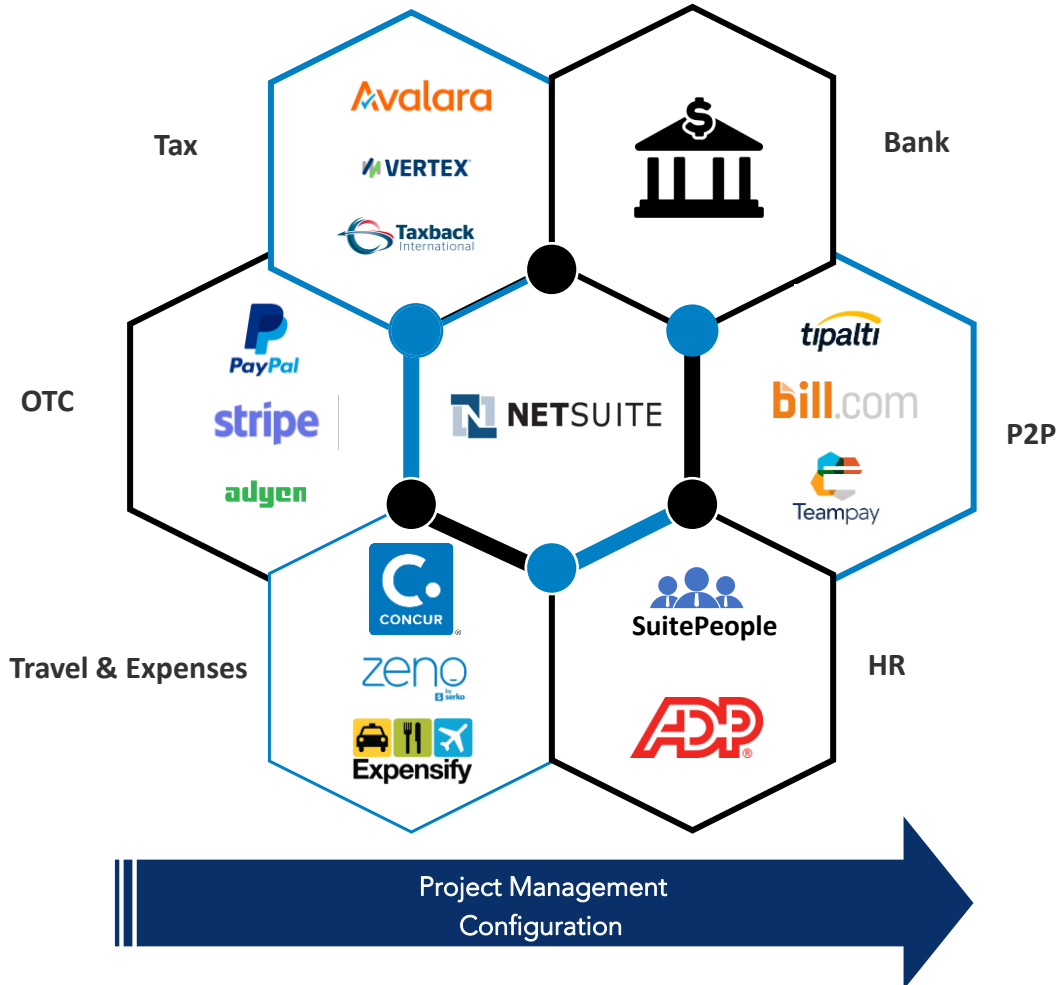

**NetSuite Financial Eco-Systems:**

- 100% Cloud Financial Eco-System
- Applicable to any company
- Integrable with any other modules (Logistics, Manufacturing, E-Commerce)

**Our Offers:**

Core Finance	Advanced Finance	Integrated Finance
User Management Dashboards	User Management Dashboards	User Management Dashboards
Finance Structure Accounting Setup	Finance Structure Accounting Setup	Finance Structure Accounting Setup
	P2P OTC	P2P OTC
		Add-on Setup and Integration
1 Month	3 Months	Based on requirements

**Key Performance Indicators**

Versus SAP